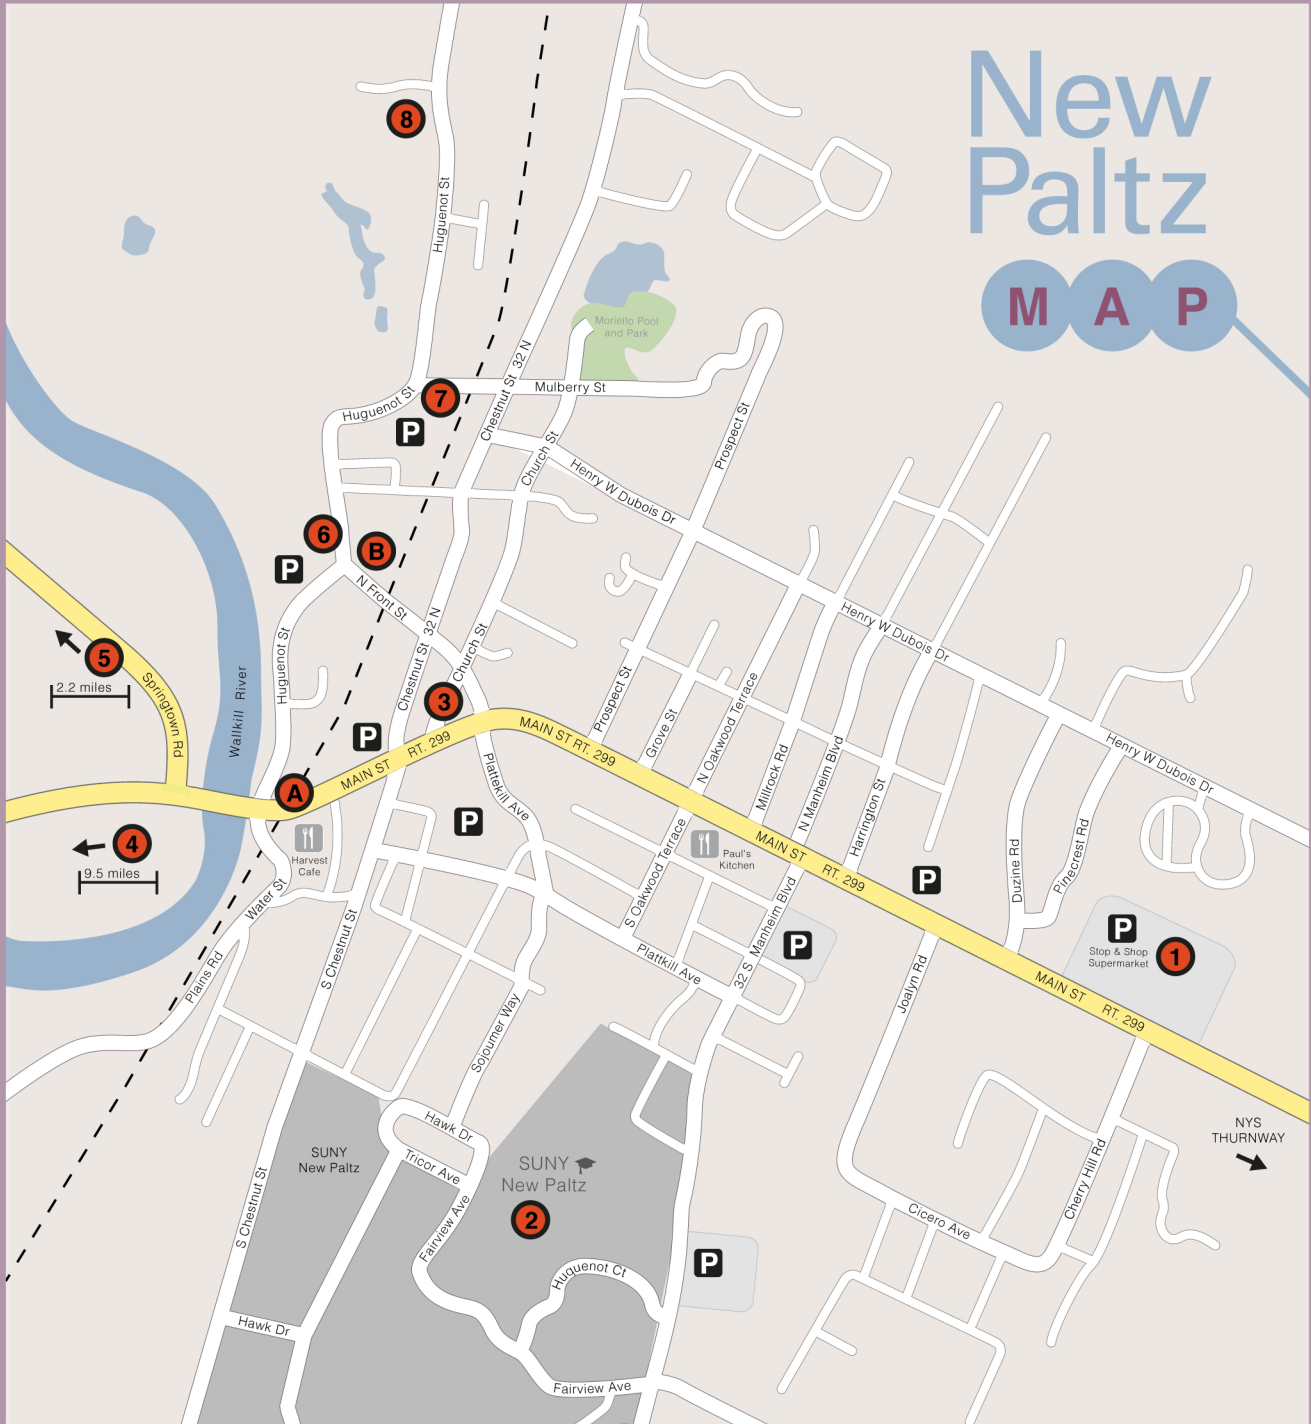

# New Paltz

## M A P

5

2.2 miles

4

9.5 miles

8

7

P

Paul's Kitchen

P

P

1

Stop & Shop Supermarket

2

SUNY New Paltz

P

NYS THURNWAY